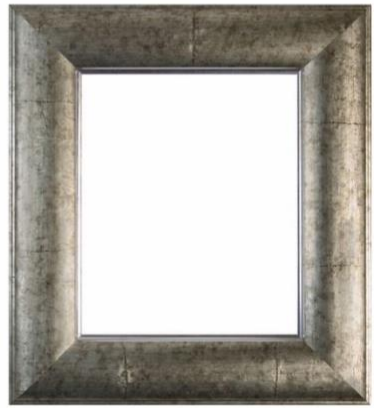

**Beaded Walnut**

Small (up to 11x14)  
Front 1-1/2"  
Depth 7/8"  
Large (11x14+)  
Front 2-1/4"  
Depth 1-1/4"  
Poly-Resin

**Black Curved**

Front width  
2-3/8"  
Depth  
1"  
Poly-Resin

**Black Flat**

Front width  
2"  
Depth  
3/4"  
Poly-Resin

**Black Flat Metal**

Front width  
3/8"  
Depth  
7/8"  
Metal

**Black Metal**

Front width  
3/8"  
Depth  
1"  
Metal

**Black Rounded**

Front width  
2"  
Depth  
1"  
Poly-Resin

**Bronze Ornate**

Front width  
2"  
Depth  
1-1/4"  
Poly-Resin

**Gold Accent**

Front width  
1-7/8"  
Depth  
11/16"  
Poly-Resin

**Gold Ornate**

Front width  
2"  
Depth  
1-1/4"  
Poly-Resin

**Pewter Ribbed**

Front width  
1-3/4"  
Depth  
1"  
Poly-Resin

**Silver Curved**

Front width  
2-3/8"  
Depth  
1"  
Poly-Resin

**Silver Metal**

Front width  
3/8"  
Depth  
1"  
Metal

**Silver Ornate**

Front width  
2"  
Depth  
1-1/4"  
Poly-Resin